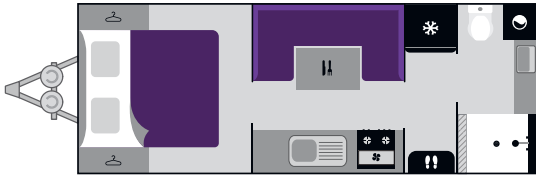

Treville

Sleeps	2 people	Body Length	20'5" 6230mm*
Av. Ball	127kg*	Overall Length	26'11" 8195mm*
Max Payload	996kg	Overall Height	9'8" 2945mm*
Av. Tare	2204kg*	Overall Width	8' 2440mm*
ATM			3200kg