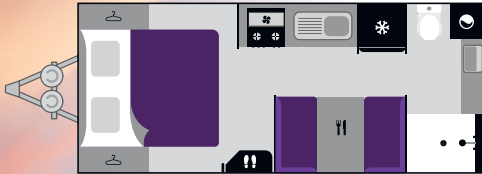

MUSKETEER

Dwayne Mooney Australian owned and built. Great height inside of our Musketeer. The Grey over black exterior colours never dates. The only issue we have with our loved Musky is there are no issues to talk about. Outstanding.

Loretta Woodford We were ready to upgrade and Crusader had everything we could have asked for. With our Musketeer Aramis, we were able to choose the colours we wanted, inside and out. We were able to design and add exactly what we wanted, and we love our Queen size bed. Our salesman also had ideas that we had not thought about. All the extras to make life easy. Thankyou Dennis. We are very happy with the choice we made and love being part of the Crusader family.

Porthos

Sleeps	2 people	Body Length	18'3" 5575mm*
Av. Ball	159kg*	Overall Length	24'3" 7395mm*
Max Payload	470kg	Overall Height	9'10" 2995mm*
Av. Tare	2030kg*	Overall Width	8' 2440mm*
ATM	2500kg	Maximum ATM requires upgrades at additional cost	3000kg