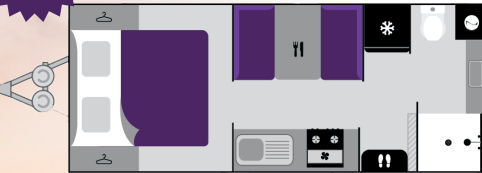

Warrior

Sleeps	2 people	Body Length	18'5" 5610mm*
Av. Ball	168kg*	Overall Length	24'10" 7570mm*
Payload	430kg - 930kg	Overall Height	9'10" 2995mm*
Av. Tare	2070kg*	Overall Width	8' 2440mm*
ATM	2500kg	Maximum ATM requires upgrades at additional cost	3000kg

NEW MODEL