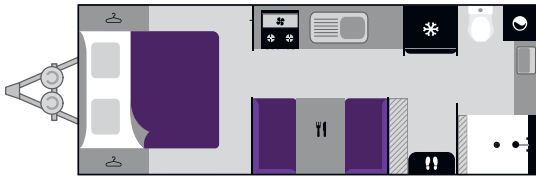

MUSKETEER

Aramis

Sleeps	2 people	Body Length	20'5" 6230mm*
Av. Ball	123kg*	Overall Length	26'11" 8195mm*
Max Payload	944kg	Overall Height	9'8" 2945mm*
Av. Tare	2256kg*	Overall Width	8' 2440mm*
ATM			3200kg