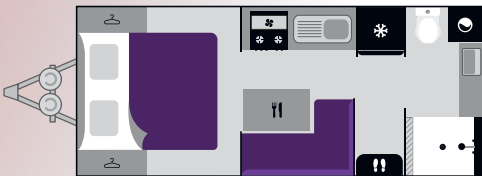

MUSKETEER

Dwayne Mooney Australian owned and built. Great height inside of our Musketeer. The Grey over black exterior colours never dates. The only issue we have with our loved Musky is there are no issues to talk about. Outstanding.

Loretta Woodford We were ready to upgrade and Crusader had everything we could have asked for. With our Musketeer Aramis, we were able to choose the colours we wanted, inside and out. We were able to design and add exactly what we wanted, and we love our Queen size bed. Our salesman also had ideas that we had not thought about. All the extras to make life easy. Thankyou Dennis. We are very happy with the choice we made and love being part of the Crusader family.

Porthos

Sleeps	2 people	Body Length	18'3" 5575mm*
Av. Ball	159kg*	Overall Length	24'3" 7395mm*
Max Payload	470kg	Overall Height	9'10" 2995mm*
Av. Tare	2030kg*	Overall Width	8' 2440mm*
ATM	2500kg	Maximum ATM requires upgrades at additional cost	3000kg

Warrior

Sleeps	2 people	Body Length	18'5" 5610mm*
Av. Ball	168kg*	Overall Length	24'10" 7570mm*
Payload	430kg - 930kg	Overall Height	9'10" 2995mm*
Av. Tare	2070kg*	Overall Width	8' 2440mm*
ATM	2500kg	Maximum ATM requires upgrades at additional cost	3000kg

NEW MODEL

Camelot

Sleeps	2 people	Body Length	18'11" 5780mm*
Av. Ball	166kg*	Overall Length	25'4" 7740mm*
Payload	385kg - 885kg	Overall Height	9'8" 2995mm*
Av. Tare	2115kg*	Overall Width	8' 2440mm*
ATM	2500kg	Maximum ATM requires upgrades at additional cost	3000kg

NEW MODEL

Centaur

Sleeps	2 people	Body Length	19'11" 6070mm*
Av. Ball	197kg*	Overall Length	26'4" 8030mm*
Max Payload	1002kg	Overall Height	9'8" 2945mm*
Av. Tare	2198kg*	Overall Width	8' 2440mm*
ATM		ATM	3200kg

- Oven, Cooktop & Rangehood
- Fridge
- Shower
- Microwave
- Table
- Washing Machine
- Wardrobe
- Steps Main Door