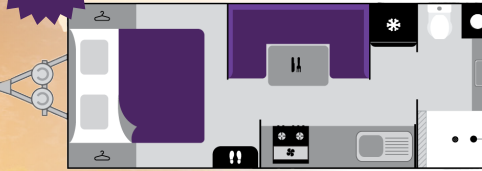

Camelot

Sleeps	2 people	Body Length	18'11" 5780mm*
Av. Ball	166kg*	Overall Length	25'4" 7740mm*
Payload	385kg - 885kg	Overall Height	9'8" 2995mm*
Av. Tare	2115kg*	Overall Width	8' 2440mm*
ATM	2500kg	Maximum ATM requires upgrades at additional cost	3000kg

NEW MODEL