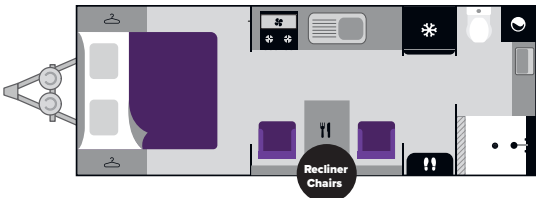

Recliner

Sleeps	2 people	Body Length	20'5" 6230mm*
Av. Ball	130kg*	Overall Length	26'11" 8195mm*
Max Payload	1022kg	Overall Height	9'8" 2945mm*
Av. Tare	2178kg*	Overall Width	8' 2440mm*
ATM			3200kg