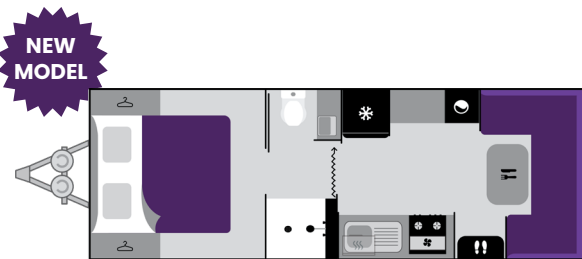

Sleeps	2 people	Body Length	20'5" 6230mm*
Av. Ball	130kg*	Overall Length	26'11" 8195mm*
Max Payload	1022kg	Overall Height	9'8" 2945mm*
Av. Tare	2178kg*	Overall Width	8' 2440mm*
ATM			3200kg

Palace

Sleeps	4-5 people	Body Length	21'3" 6470mm*
Av. Ball	163kg*	Overall Length	27'8" 8440mm*
Payload	961kg - 1261kg	Overall Height	9'8" 2945mm*
Av. Tare	2239kg*	Overall Width	8' 2440mm*
ATM	3200kg	Maximum ATM requires upgrades at additional cost	3500kg